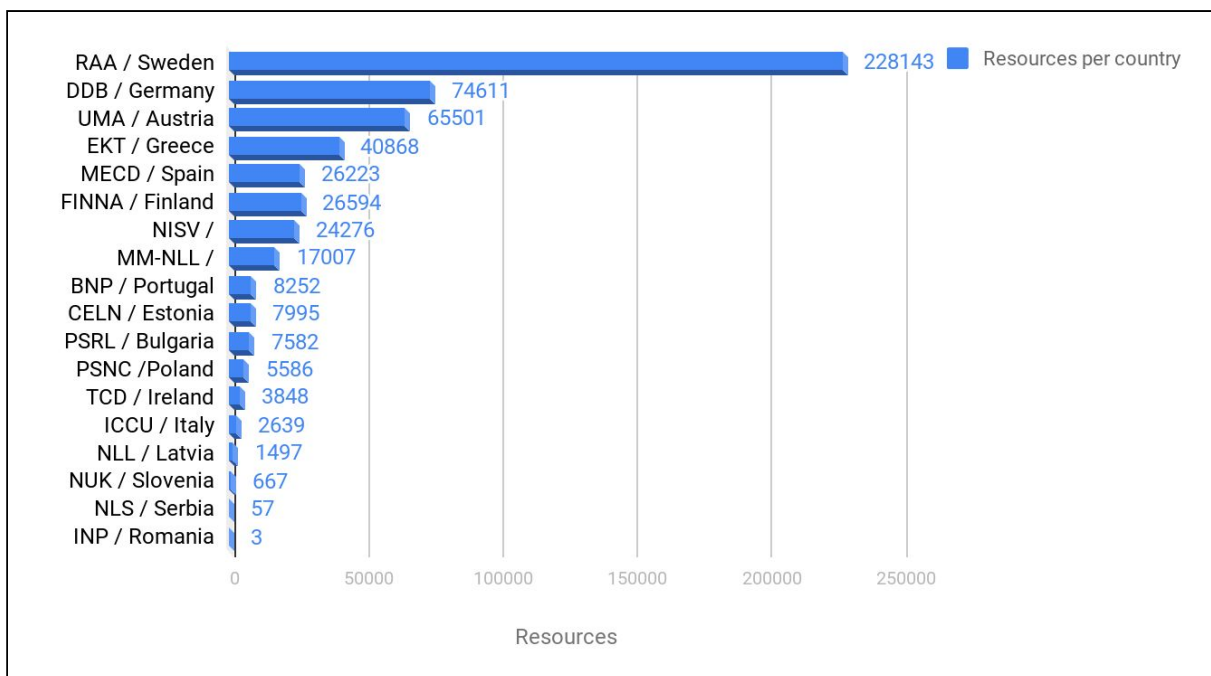

Chart 3: contributions as a percentage in relation to the collections

1914-1918	10
Archaeology	48
Art	97
Industrial Heritage	74
Manuscripts	24
Maps and Geography	24
Migration	65
Music	76
Natural History	68
Newspapers	5
Photography	112
Sport	61

Table 1: number of contributions for each collection

541,349 new resources in tier 3+, ingested in the frame of Common Culture, are found in the thematic collections. Sweden and Germany are the countries with the biggest contributions.

Chart 4: new resources for country

With regard to content quality, there are more resources in Tier 4 (279,913) than in Tier 3 (261,436).

Chart 5: tier of the new resources

The Photography, moreover, is the most enriched collection in terms of content ahead of the Art collection.