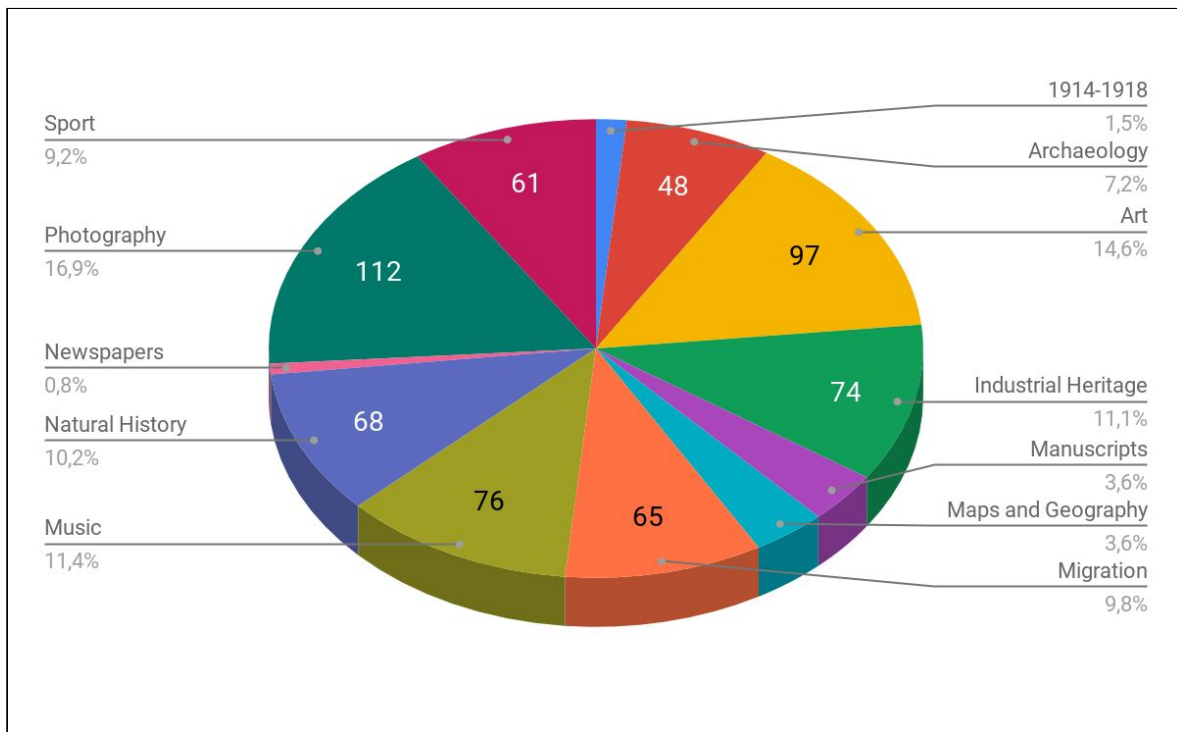

They are distributed in the following way:

³ See annex table at the end of this document.

Chart 1: new institutions for each partner

The new institutions come from **18 different countries** and have enriched the Europeana thematic collections with **664 new contributions**⁴. Of these, **654 are new** and **only 10 have been updated**.

⁴ A contribution is a set of metadata records from a new institution linking to high quality (tier 3+) content in one of the thematic collections. - see column 'Dataset link' in Annex I

Chart 2: contributions for each partner

The most enriched collection in terms of contribution is Photography, followed by Art. As expected, only the Fashion collection was not enriched with new content because it is a closed collection, populated only with data coming via the Fashion aggregator, a DSI partner. Below, the number of the new collections for each thematic collection.

Chart 3: contributions as a percentage in relation to the collections

1914-1918	10
Archaeology	48
Art	97
Industrial Heritage	74
Manuscripts	24
Maps and Geography	24
Migration	65
Music	76
Natural History	68
Newspapers	5
Photography	112
Sport	61