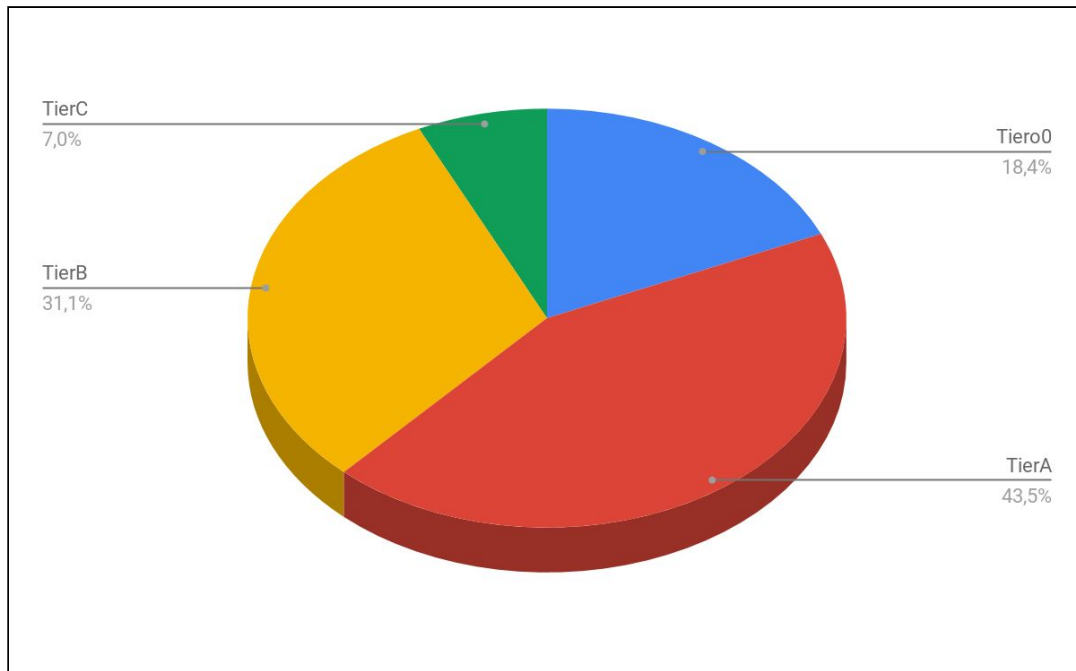

Chart 4: new resources for country

With regard to content quality, there are more resources in Tier 4 (279,913) than in Tier 3 (261,436).

Chart 5: tier of the new resources

The Photography, moreover, is the most enriched collection in terms of content ahead of the Art collection.

Chart 6: new resources for collection

The metadata quality of all new items added to the thematic collections is good. Less than 20% are in Tier 0, while 38% are in tier B or tier C (31,1%; 7,03%).

Chart 7: Metadata Tier as a percentage