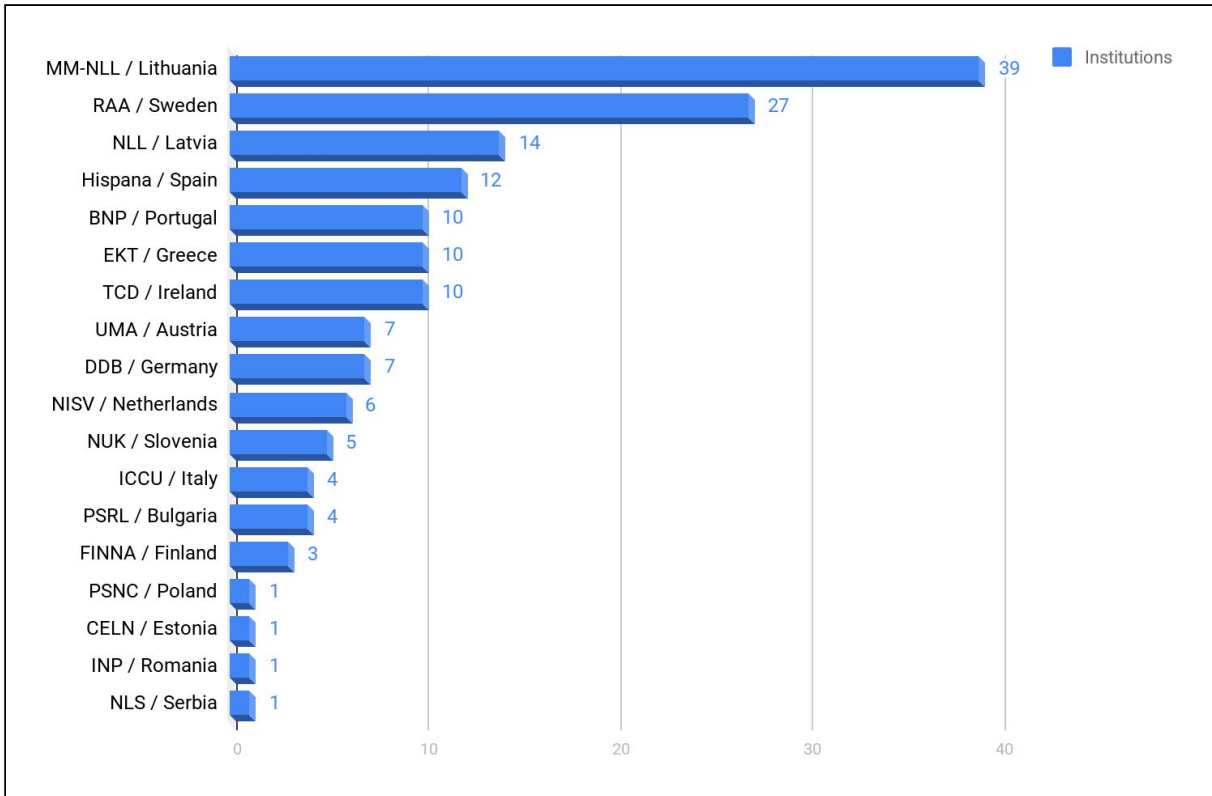

The KPI identified in the grant agreement - 100 new institutions - was successfully achieved. In fact, the digitised cultural heritage collections of **162 new institutions are now available in the Europeana thematic collections.**

They are distributed in the following way:

³ See annex table at the end of this document.

Chart 1: new institutions for each partner

The new institutions come from **18 different countries** and have enriched the Europeana thematic collections with **664 new contributions**⁴. Of these, **654 are new** and **only 10 have been updated**.

⁴ A contribution is a set of metadata records from a new institution linking to high quality (tier 3+) content in one of the thematic collections. - see column 'Dataset link' in Annex I

Chart 2: contributions for each partner