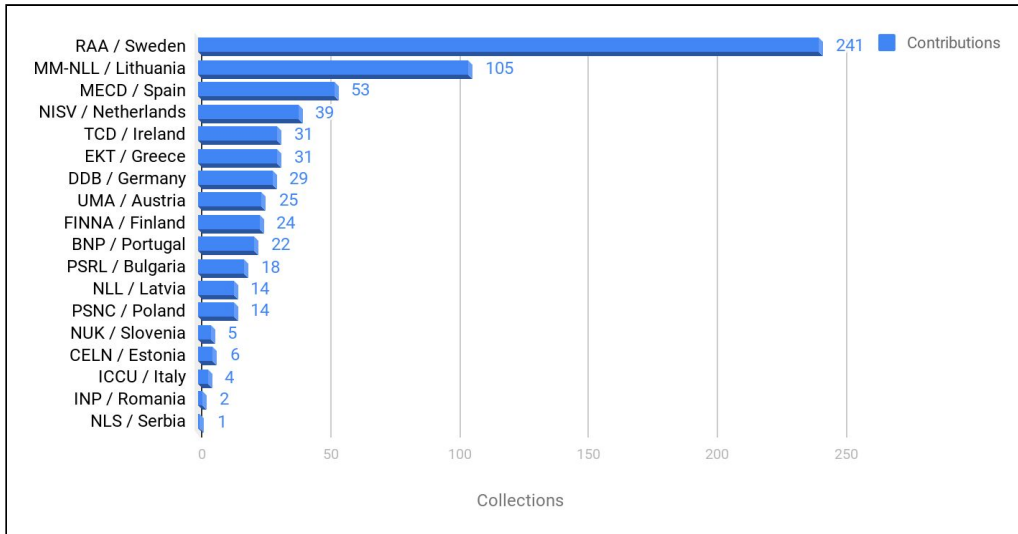

They are distributed in the following way:

³ See annex table at the end of this document.

Chart 1: new institutions for each partner

The new institutions come from **18 different countries** and have enriched the Europeana thematic collections with **664 new contributions**⁴. Of these, **654 are new** and **only 10 have been updated**.

⁴ A contribution is a set of metadata records from a new institution linking to high quality (tier 3+) content in one of the thematic collections. - see column 'Dataset link' in Annex I

Chart 2: contributions for each partner